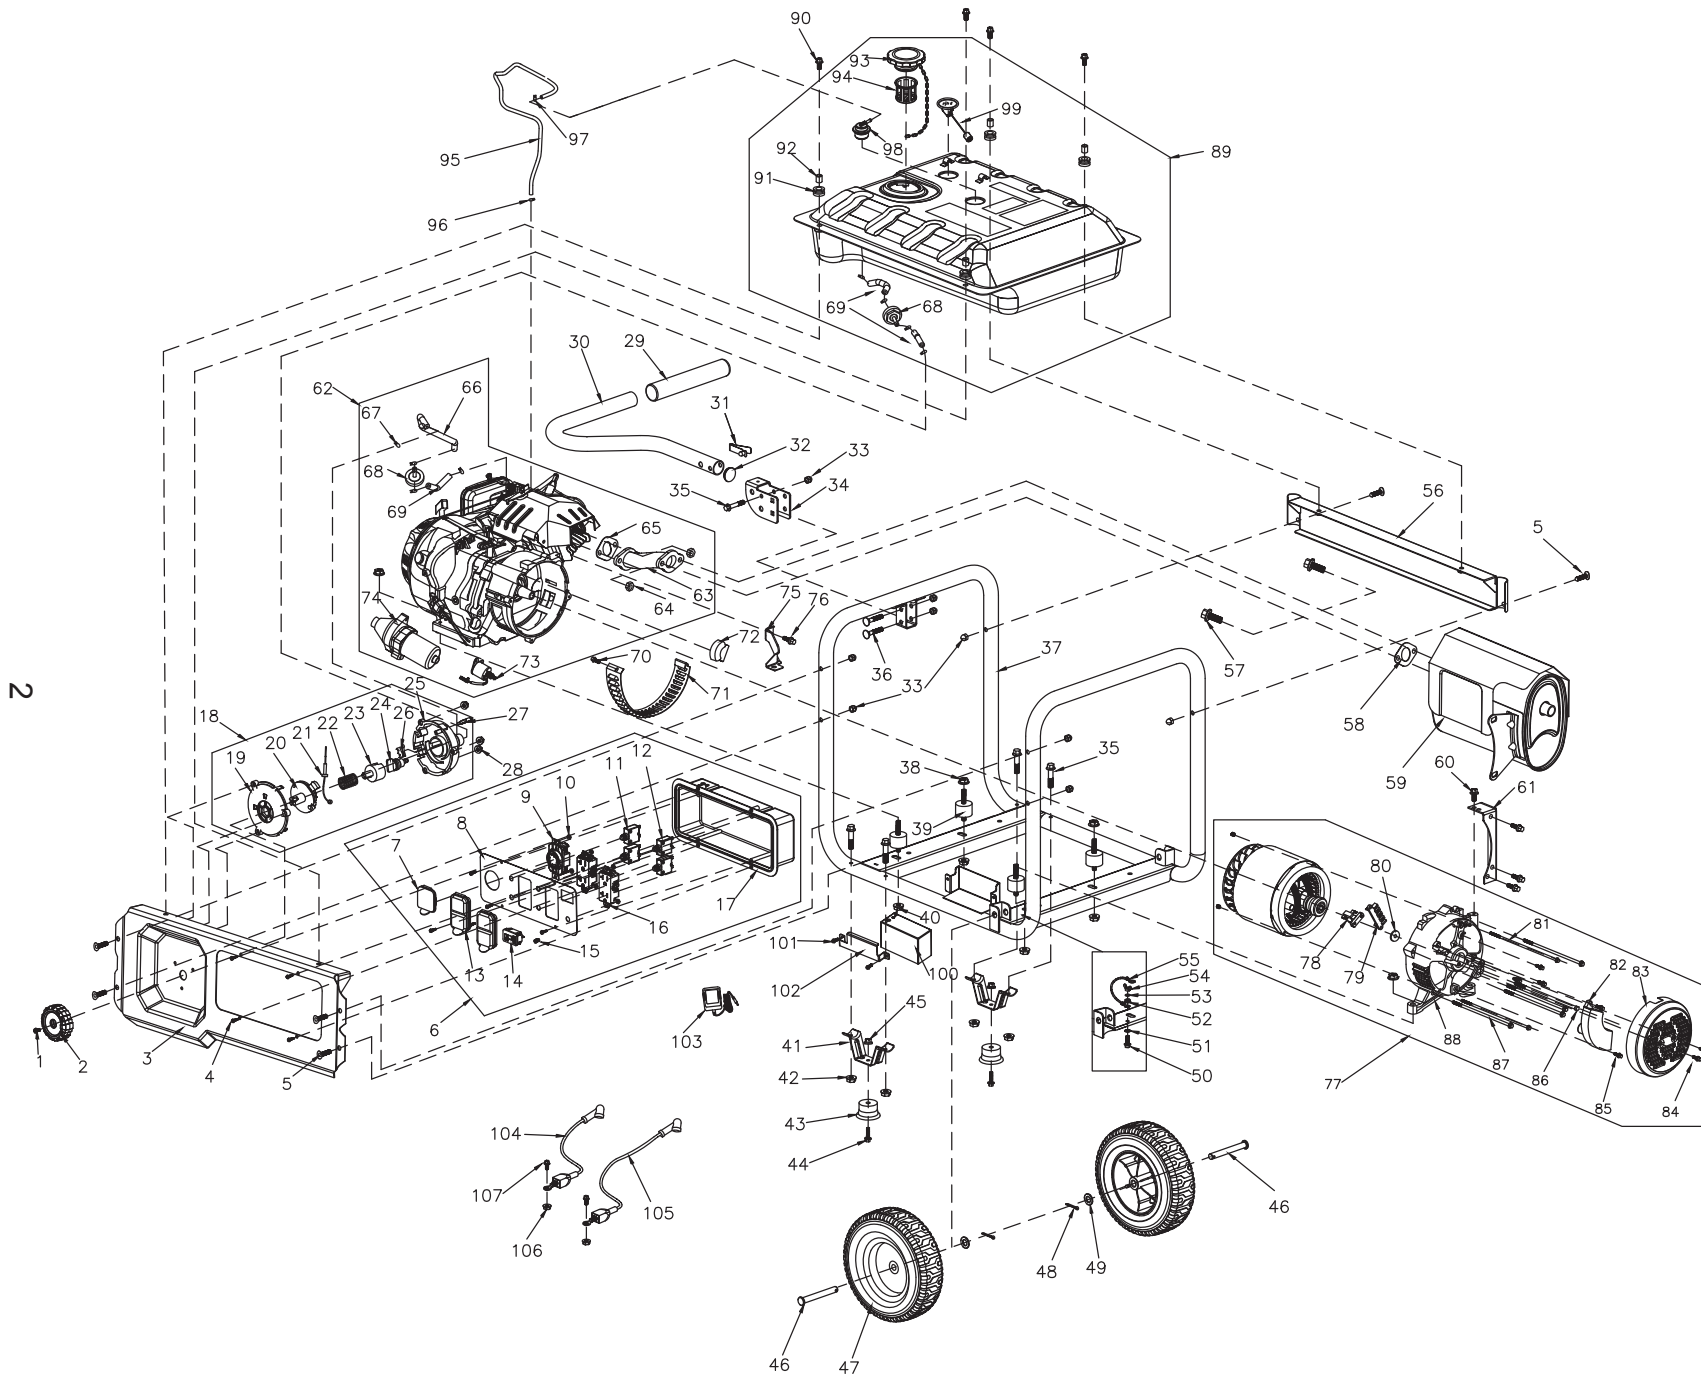

Parts Manual

RS7000E 420cc

Model 0066730 (49 ST) & 0066750 (CSA)

NOTICE!

The information in this manual is known to be accurate as of the date of release shown on the cover. However, engineering changes can occur without notice. To obtain the proper parts, please be sure to use the serial number of the unit being serviced when ordering from this manual. Always refer to any parts notes and changes before ordering. All other parts not shown in this manual can be found on Generac's exploded view drawings online on GENservice at www.generac.com.

2

RS7000E Model 006673-0 49 ST

RS7000E Model 006673-0 49 ST

Item	Part #	Qty	Description
1	0K3130	1	SCREW, PLATE M5X10
2	0K6452	1	KNOB, POWER DIAL
3	0K62210ST19	1	RAIL, FRAME, CP SIDE
4	0H91980159	8	SCREW, SELF TAPPING, ST4.0X16
5	0H1780	6	BOLT, CURVED HEAD, M8X40
6	0K65100110	1	PANEL ASSY., CONTROL
7	0G9391	1	COVER, OUTLET
8	0K7071A	1	FACE PLATE, CONTROL PANEL
9	0G8758	1	OUTLET, 30A 120/250V SPCGR
10	0K65110112	6	NUT,M4
11	0H0265E	2	BREAKER, CIRCUIT, 30A
12	0H0265C	2	BREAKER, CIRCUIT, 20A
13	0G9392	2	COVER, OUTLET
14	0G8321	1	METER, HOUR
15	0J4959	1	CHARGER, INPUT
16	0D4968	2	OUTLET, 20A, 120V DUPLEX 6342
17	0G9756A	1	COVER, BACK PANEL
18	0K6451	1	SWITCH, POWER DIAL COMBINATION
19	0K6343	1	COVER, POWER DIAL
20	0K6447	1	SHAFT, POWER DIAL
21	0K6457	1	CHOKE, LASSO
22	0K6463	1	SPRING, COMPRESSION
23	0K6448	1	ADAPTER, POWER DIAL
24	0K7078	1	SWITCH, POWER DIAL FUEL
25	0k6343	1	CASE, POWER DIAL
26	0K65100114	1	SWITCH, MICRO
27	0K65100115	1	SWITCH, MICRO
28	0G84420272	3	NUT, M6
29	0G8442C112	1	HANDLE, GRIP
30	0H97560ES03	1	HANDLE, BLACK
31	0J5347	1	BUTTON, SNAP
32	0H9760	1	PLUG, HANDLE
33	0H1782	9	CAP, NUT LOCKING, M8
34	0K65110114	1	BRACKET, HANDLE, BLACK
35	073144	5	BOLT, M8X45
36	0H1781	2	BOLT, CARRIAGE HEAD M8X46