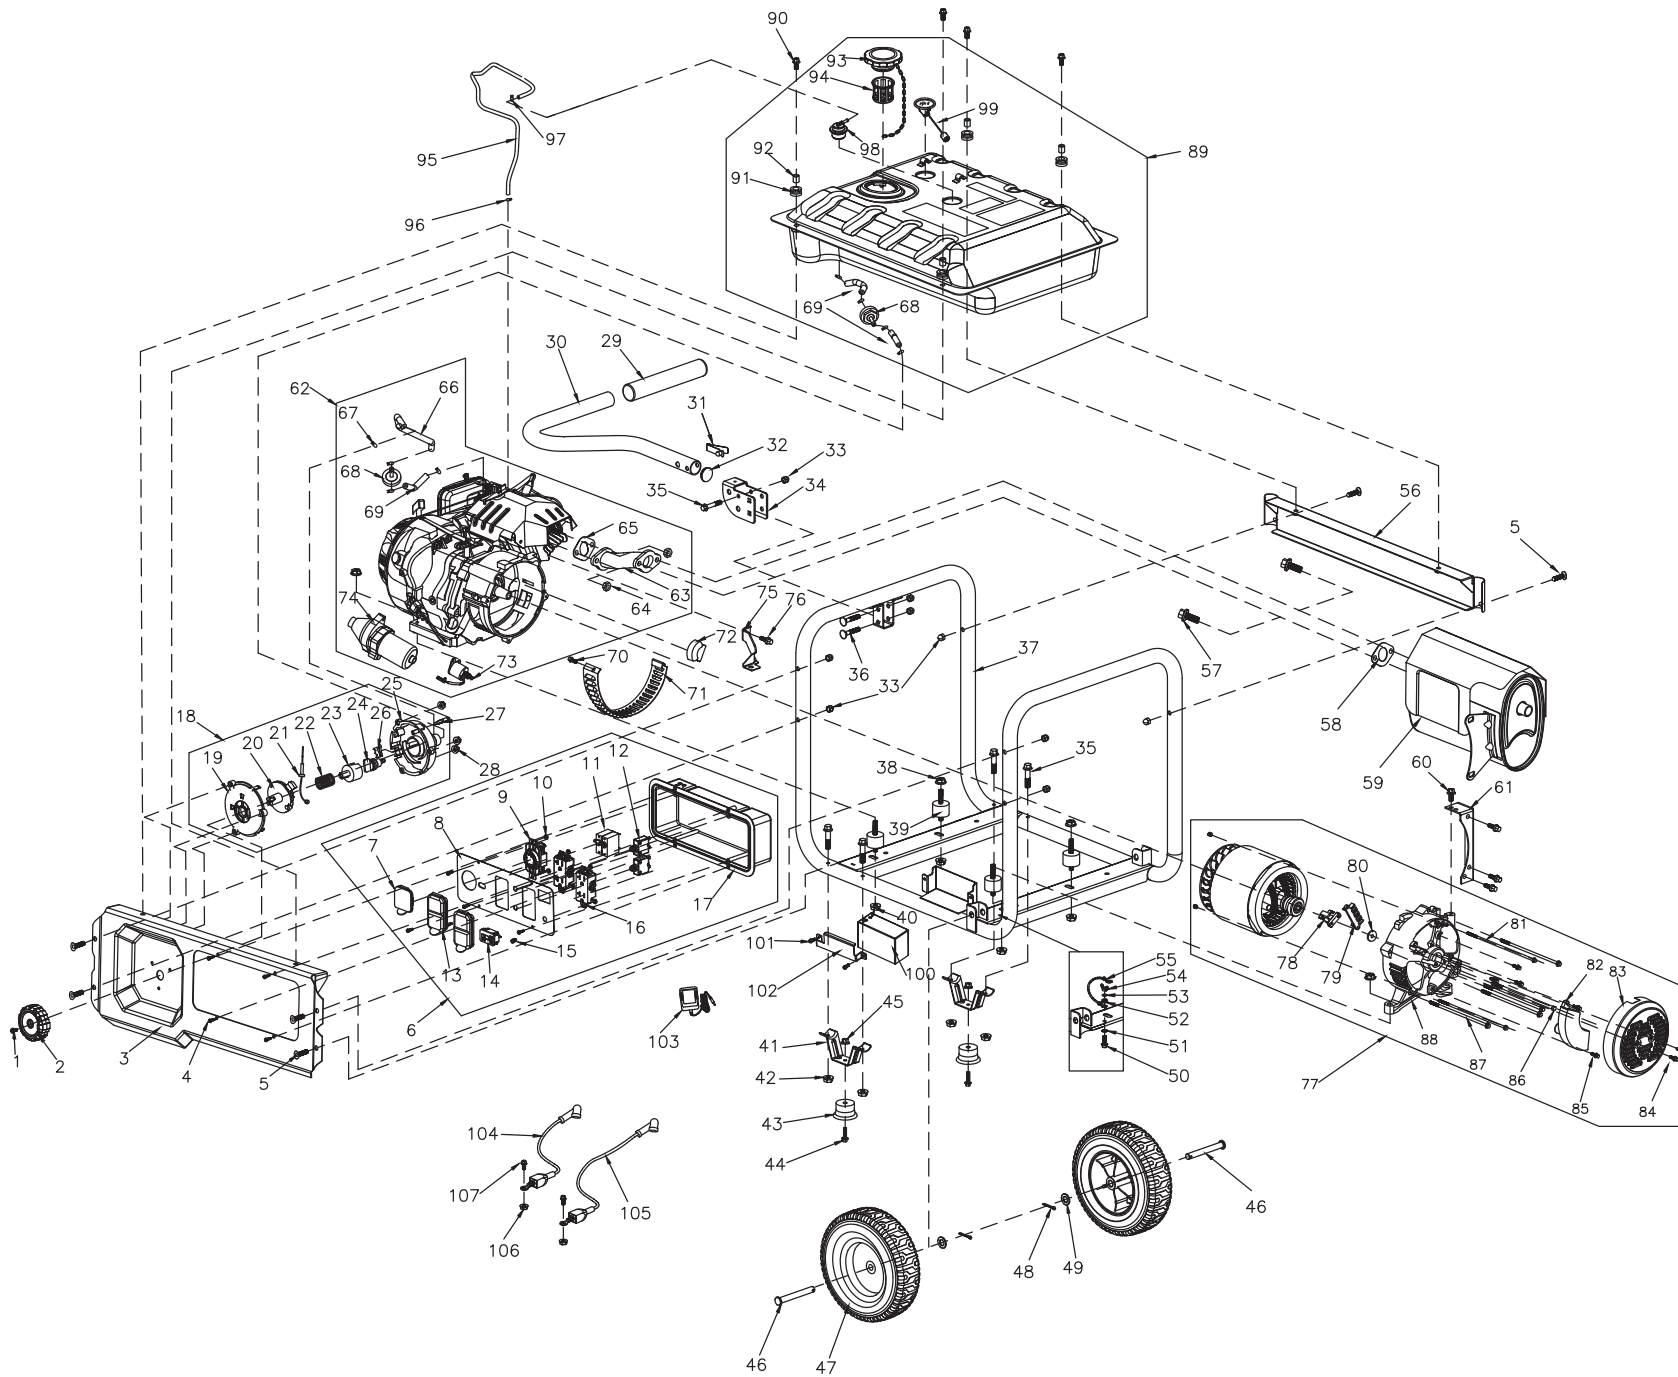

RS7000E Model 006675-0 CSA

RS7000E Model 006675-0 CSA

Item	Part #	Qty	Description
1	0K3130	1	SCREW, PLATE M5X10
2	0K6452	1	KNOB, POWER DIAL
3	0K62210ST19	1	RAIL, FRAME, CP SIDE
4	0H91980159	8	SCREW, SELF TAPPING, ST4.0X16
5	0H1780	6	BOLT, CURVED HEAD, M8X40
6	0K65100113	1	PANEL ASSY., CONTROL
7	0G9391	1	COVER, OUTLET
8	0K7071	1	FACE PLATE, CONTROL PANEL
9	0G8758	1	OUTLET, 30A 120/250V SPCGR
10	0K65110112	6	NUT, M4
11	0G9023C	2	BREAKER, CIRCUIT, 30A
12	0H0265C	2	BREAKER, CIRCUIT, 20A
13	0G9392	2	COVER, OUTLET
14	0G8321	1	METER, HOUR
15	0J4959	1	CHARGER, INPUT
16	0D4968	2	OUTLET, 20A, 120V DUPLEX 6342
17	0G9756A	1	COVER, BACK PANEL
18	0K6451	1	SWITCH, POWER DIAL COMBINATION
19	0K6343	1	COVER, POWER DIAL
20	0K6447	1	SHAFT, POWER DIAL
21	0K6457	1	CHOKE, LASSO
22	0K6463	1	SPRING, COMPRESSION
23	0K6448	1	ADAPTER, POWER DIAL
24	0K7078	1	SWITCH, POWER DIAL FUEL
25	0K6343	1	CASE, POWER DIAL
26	0K65100114	1	SWITCH, MICRO
27	0K65100115	1	SWITCH, MICRO
28	0G84420272	3	NUT, M6
29	0G8442C113	1	HANDLE, GRIP
30	0H97560ES03	1	HANDLE, BLACK
31	0J5347	1	BUTTON, SNAP
32	0H9760	1	PLUG, HANDLE
33	0H1782	9	CAP, NUT LOCKING, M8
34	0K65110114	1	BRACKET, HANDLE, BLACK
35	073144	5	BOLT, M8X45
36	0H1781	2	BOLT, CARRIAGE HEAD M8X46

Item	Part #	Qty	Description
37	0K60120ES03	1	FRAME, BLACK
38	0J4029	4	NUT, M10
39	0K09150110	4	MOUNTS, VIBRATION RUBBER
40	0K22930127	4	NUT, M8
41	0K0097	2	FRAME, BENT FOOT
42	0K0098	4	NUT, M8
43	0J8836	2	FOOT, RUBBER
44	0K0100	2	BOLT, M6X28
45	0K0105	2	NUT, M6
46	0H0204	2	PIN, AXLE
47	0K6011	2	WHEEL
48	0D4999	2	PIN, COTTER
49	022304	2	WASHER, FLAT, 13X2
50	0J35220156	1	BOLT, M6X20
51	0K0093	1	WASHER, LOCK SPECIAL
52	0G84420272	1	NUT, M6
53	0J47870118	1	WASHER, FLAT 6X0.8
54	0K0094	1	NUT, M6
55	0742600197	1	WIRE ASSY., GROUND
56	0H9749AST19	1	RAIL, BACK
57	0E9507B	2	BOLT, M8X25
58	0J4691	1	GASKET, MUFFLER EXHAUST
59	0K65100111	1	MUFFLER
60	0E9470	4	BOLT, M8X16
61	0J97760112	1	BRACKET, MUFFLER
62	0H9838E	1	ENGINE, 420 CC
63	0J4535A	1	PIPE, EXHAUST MANIFOLD
64	0J35220161	2	NUT, M8
65	0G9028	1	GASKET, EXHAUST CYLINDER
66	0K65110117	1	HOSE, FUEL 12.7X250
67	0H9838C110	8	CLAMP, HOSE #12
68	0K65110118	2	FILTER, FUEL (IN-LINE)
69	0K65110119	3	HOSE, FUEL, 12.7X75
70	0J00620100	1	BOLT, M5X10
71	0H9761	1	COVER, DUST
72	0J86620104	1	BAFFLE
73	0H98380102	1	RELAY, STARTER
74	0H98380101	1	MOTOR, STARTER
75	0G8442C112	1	BRACKET, AIR CLEANER