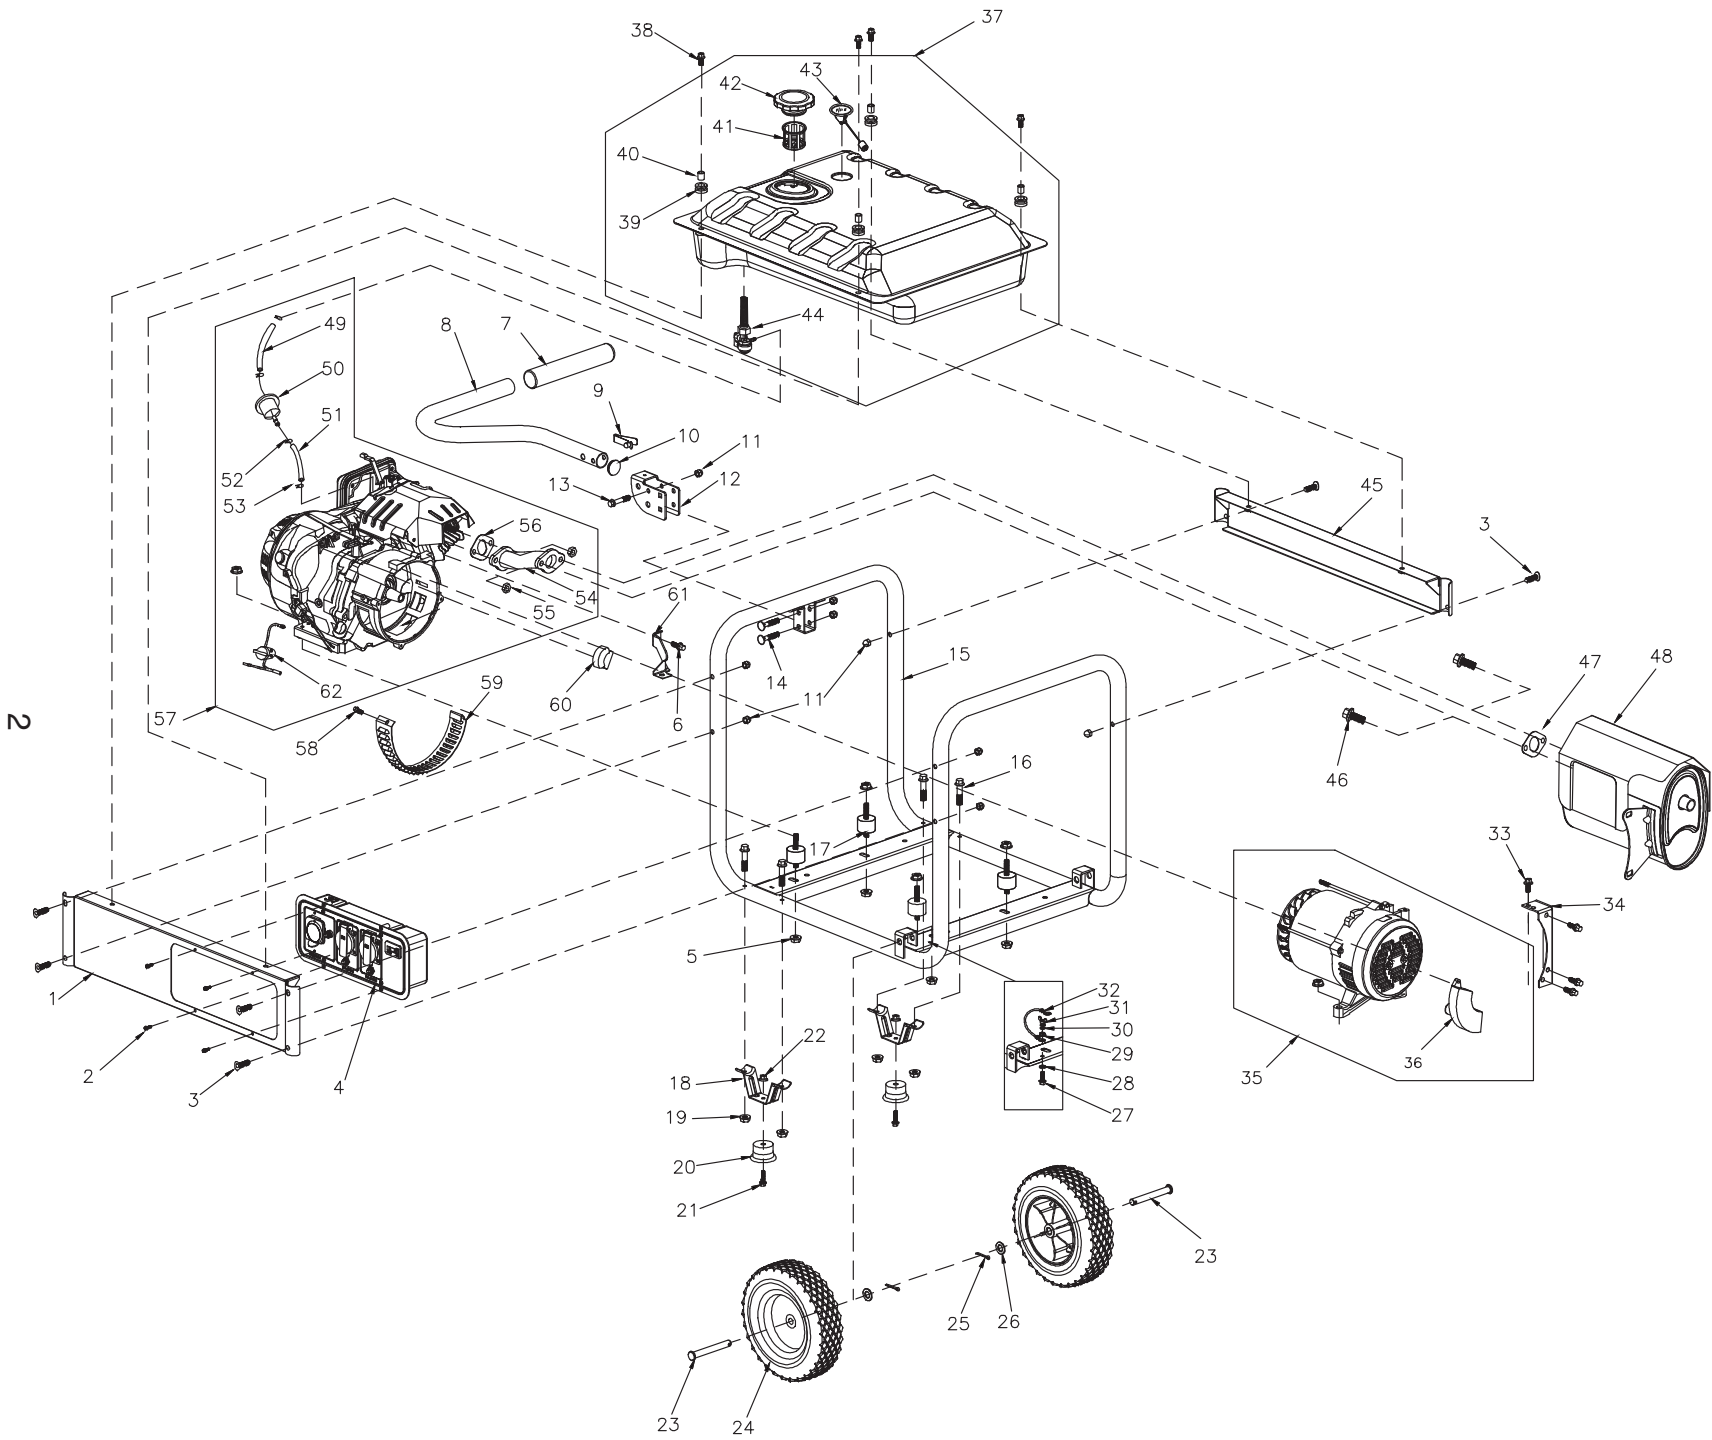

## GP5000 389cc (Model 0062180)

First unit begins with serial number 7170039A

# GP5000

Item	Part #	Qty	Description
1	0H97480ST03	1	PANEL RAIL C/PNL SIDE
2	0H91980159	8	SCREW, PAN, M5 X 16
3	0H1780	6	BOLT, CURVED HEAD, M8X40
4	0J86620105	1	PANEL ASSY., CONTROL
5	067989	4	NUT, M8
6	0G84420217	1	BOLT, FLANGE M6 X 14
7	0G8442C113	1	GRIP, HANDLE
8	0H97560ST15	1	HANDLE
9	0G5442	1	BUTTON, SNAP
10	0H9760	1	CAP, END
11	0H1782	9	NUT, LOCKING CAP, M8
12	0H97670ST15	1	BRACKET, HANDLE
13	0B1214	5	BOLT, M8X45
14	0H1781	2	BOLT, CARRIAGE HEAD M8XX46
15	0J86620100	1	FRAME ASSY., GP5-6.5KW
16	0H98380103	4	BOLT, M8 X 35
17	0H1783	4	VIB MNT 35MM X 25.4 X M8-1.25
18	0K0097	2	FRAME, BENT FOOT
19	0K0098	4	NUT, M8
20	0K0099	2	FOOT, RUBBER
21	0K0100	2	BOLT, M6X28
22	0K0105	2	NUT, M6
23	0H0204	2	PIN, AXLE
24	0K6011	2	WHEEL
25	0D4999	2	PIN, COTTER
26	022304	2	WASHER, FLAT 13X2
27	0J35220156	1	BOLT, M6X20
28	0K0093	1	WASHER, LOCK, SPECIAL
29	0G84420272	1	NUT, M6
30	0J47870118	2	WASHER, FLAT 6X0.8
31	0K0094	1	NUT, M6
32	0K0092	1	WIRE, GROUND
33	0E9470	4	BOLT, M8X16