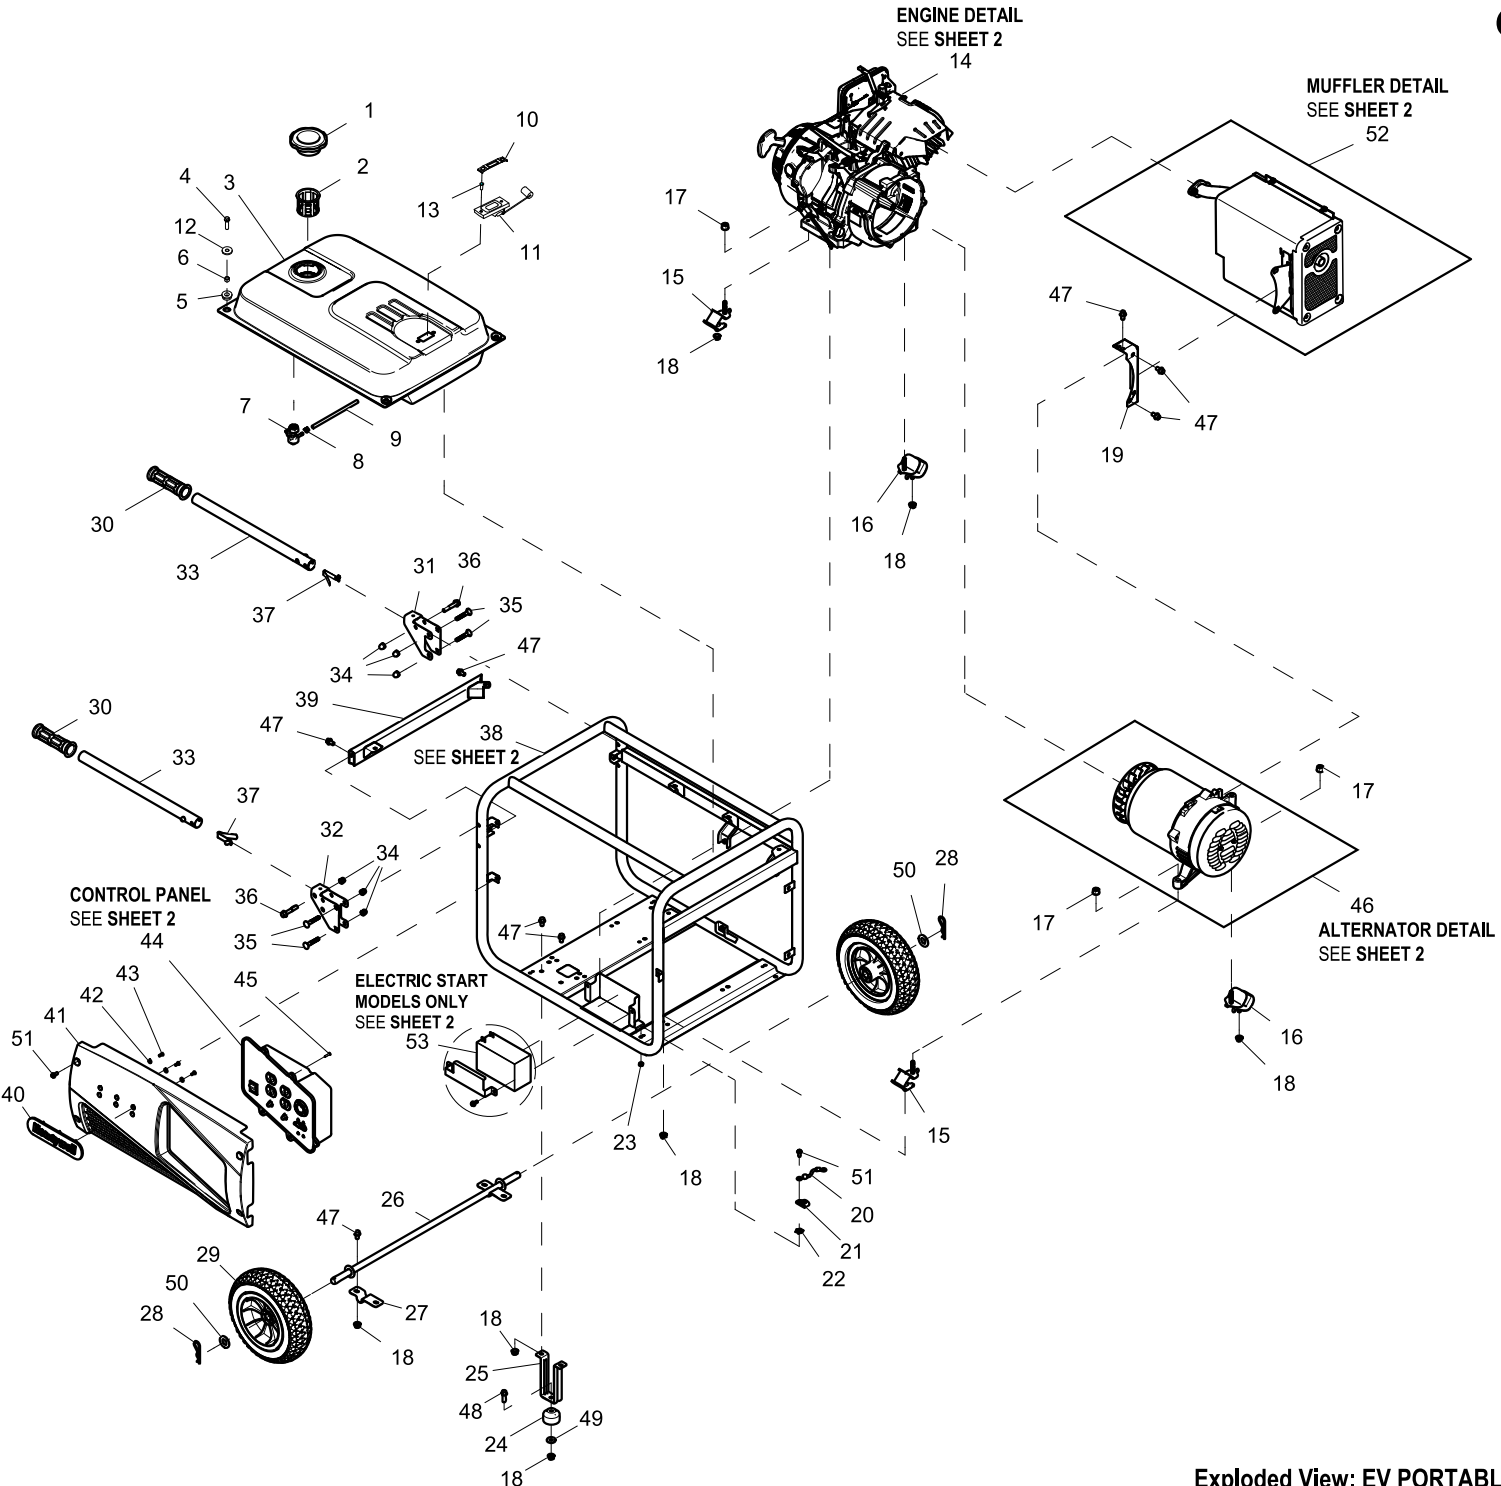

GROUP EV

ITEM	PART	QTY.	DESCRIPTION
1	OJ4690	1	FUEL CAP, VENTED, BLACK CAP
2	0H1326	1	FILTER, FUEL
3	OJ4601	1	FUEL TANK 5.8GAL HNYWL
4	OJ4030	4	SCREW HHFC M6-1.0 X 25 FTH
5	0H1411B	4	RUBBER MOUNT, 10.3 ID X 11 HGT
6	0H1610A	4	INSERT, ANTI-CRUSH FOR TANKS
7	OJ0974	1	VALVE FUEL SHUTOFF
8	048031B	2	CLAMP HOSE BAND SPRING .38
9	0G9757C	1	FUEL HOSE 4 ID X 8.50D X 165MM
10	0H1359	1	PLATE, FUEL GAGE
11	0H1345A	1	FUEL GAGE, 90MM LONG ARM
12	054381	4	WASHER FLAT .266ID X 1.00D
13	0H1357	2	SCREW PFHM M5-0.8 X 12
14	SEE SHEET 2	-	ENGINE HNYWL
15	OJ2085	3	VIB MNT 45DEG M8X13.5/M10X37.5
16	OJ2085A	3	VIB MNT 45DEG M8X15.5/M10X37.5
17	OJ4029	6	NUT HEX FL WHIZ M10-1.25
18	067989	18	NUT HEX FL WHIZ M8-1.25
19	0G8542	1	BRACKET, MUFFLER 389CC
20	0742600197	1	GND WIRE PORT BRG CARR-FRAME
21	OJ3047	1	LUG GROUNDING HONEYWELL
22	0A1658	1	WASHER LOCK SPECIAL 1/4"
23	049813	1	NUT HEX M6-1.0 G8 CLEAR ZINC
24	OJ2862	2	RUBBER FOOT
25	OJ3665	2	BENT FOOT HONEYWELL
26	OJ3645	1	WELDMENT AXLE AND BRACKET HW
27	OJ3961	1	AXLE BRACKET HONEYWELL
28	0H3443	2	COTTER HAIRPIN 2.56 X .80
29	OJ2666	2	WHEEL 10.25" OD 5/8" AXLE
30	OJ2665	2	GRIP HANDLE HONEYWELL
31	OJ3462A	1	BRACKET HANDLE LH HW PORT
32	OJ3462	1	BRACKET HANDLE RH HW PORT
33	OJ3474	2	HANDLE, HW PORTABLE
34	0H1782	6	CAP NUT M8-1.25 BLACK ZINC
35	0H1781A	4	CHB M8-1.25 X 40MM LONG
36	0H1779	2	SCREW, HHFC M8-1.25 X 45
37	0G5442	2	SNAP BUTTON - .437" DIA. HEAD
38	SEE SHEET 2	-	CRADLE WELDMENT HNYWL
39	OJ3508	1	WELDMENT END RAIL HONEYWELL
40	OJ3074	1	BADGE, HW SIDE PANEL
41	OJ2804	1	PANEL, PLASTIC SIDE C-PNL PORT
42	038150	6	WASHER FLAT #8 ZINC
43	OJ4616	6	SCREW PPPH #8-16 X 0.40" BZC
44	SEE SHEET 2	-	CONTROL PANEL HONEYWELL
45	0G8382	5	SCREW PPPH #8-16 X .66" BZC
46	SEE SHEET 2	-	ASSY ALTERNATOR
47	0E9507A	14	SCREW HHFC M8-1.25 X 14 W/M10
48	0E9507B	2	SCREW HHFC M8-1.25 X 25 W/M10
49	OJ4032	2	WSHR FLAT 22.60D X 8.6ID X3
50	022247	2	WASHER FLAT 5/8 ZINC
51	OJ4033	12	SCREW HHFC M6-1.0 X 14
52	SEE SHEET 2	-	MUFFLER HNYWL
53	SEE SHEET 2	-	BATTERY 12V10AH SEALED