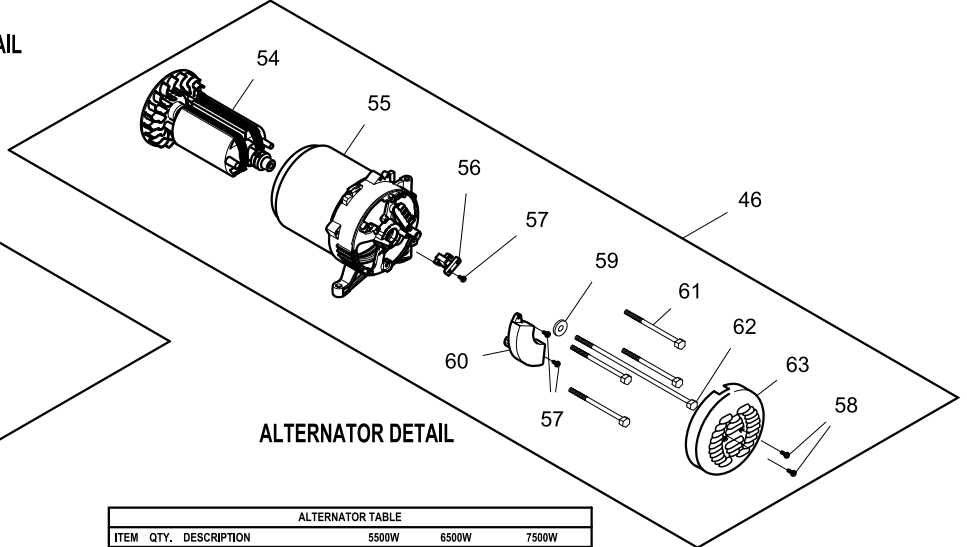

ENGINE TABLE						
ITEM	QTY.	DESCRIPTION	5500W PS	5500W ES	6500W PS	7500W ES
14	1	ENGINE	0G8442B	0H9198B	0G8442B	0H9838B
68	1	MANIFOLD	0J3341	0J3341	0J3341	0J3341A
38	1	CRADLE WELDMENT HNYWL	0J3463A	0J3463	0J3463A	0J3463B

ENGINE DETAIL

MUFFLER DETAIL

ELECTRIC START MODELS ONLY

CONTROL PANEL DETAIL

CONTROL PANEL TABLE						
ITEM	QTY.	DESCRIPTION	5500W PS	5500W ES	6500W PS	7500W ES
44	1	CONTROL PANEL HONEYWELL	0J2805	0J2805A	0J2805B	0J2805D
79	1	BREAKER 2P 240V	0G9023B	0G9023B	0G9023C	0G9023C
80	1	START/STOP SWITCH	0J0251A	0J0251	0J0251A	0J0251
81	1	ASSY 12VDC POWER JACK W/ LUGS	-	0J4959	-	0J4959
82	1	FACEPLATE, WELDMENT W/OUT HR MTR	0J3242B	0J3242A	0J3242B	0J3242A

ITEM	PART	QTY.	DESCRIPTION
52	0J4608	1	MUFFLER HNYWL
53	0G9449	1	BATTERY 12V10AH SEALED
56	0H0919	1	ASSEMBLY,BRUSH
57	0J4967	3	SCREW HHFC M5-0.8 X 12
58	0J4968	2	SCREW HHFC M5-0.8 X 16
59	070264	1	WASHER FLAT M10
60	0H2579B	1	AVR 5.5-7.5KW ALT
63	0H3049	1	COVER ALTERNATOR INLET 5-7KW
64	0J3877	1	SCROLL, HONEYWELL
65	045770	3	SCREW HHC M5-0.8 X 10 C8.8
66	0D2414	2	SCREW HHFC M8-1.25 X 35 G8.8
67	0G9028	2	GASKET, EXHAUST, 389CC
69	0J3678	1	MUFFLER SHIELD FRONT HONEYWELL
70	0J3679	1	MUFFLER SHIELD ALT SIDE HNYWL
71	0J3680	1	MUFFLER SHIELD FRAME SIDE HW
72	0J4033	14	SCREW HHFC M6-1.0 X 14
73	0H3535	2	NUT FLANGE M5-0.8 NYLOCK
74	0J0694	1	BRACKET BATTERY GP 5.5-7.5E
75	0J4157A	1	WIRE ASSY,BATT NEG,GRN
76	0J4157B	1	WIRE ASSY,BATT POS,RED
77	052618	2	SCREW HHC M5-0.8 X 12 C8.8
78	0G8758	1	OUTLET 30A 120/250V SPCGR
83	0H0265C	2	CB 20A 1P 120V CUL/CSA JOEMEX
84	0H2928	2	OUTLET 20A 120V DPLX SPECGRADE
85	0J2807	1	PANEL,CONTROL BACK BOX H PORT