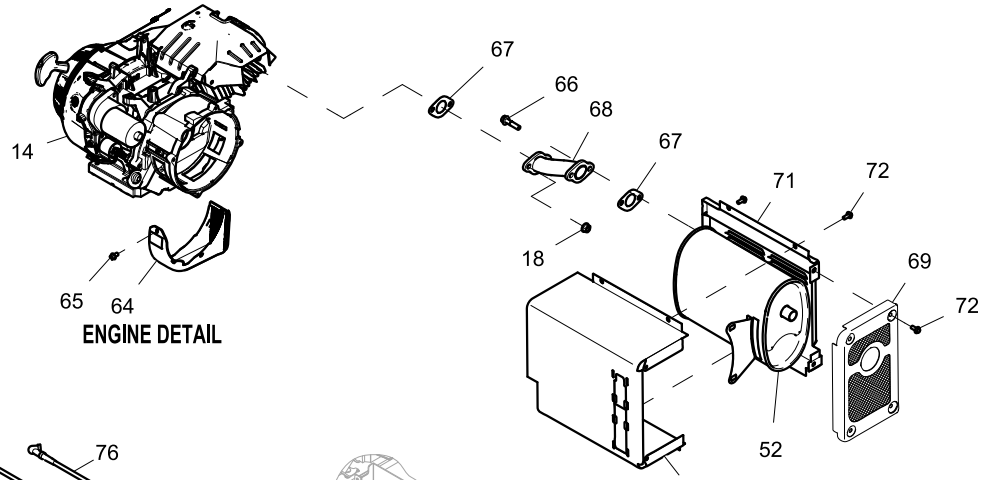

ENGINE TABLE						
ITEM	QTY.	DESCRIPTION	5500W PS	5500W ES	6500W PS	7500W ES
14	1	ENGINE	0G8442B	0H9198B	0G8442B	0H9838B
68	1	MANIFOLD	0J3341	0J3341	0J3341	0J3341A
38	1	CRADLE WELDMENT HNYWL	0J3463A	0J3463	0J3463A	0J3463B

ENGINE DETAIL

MUFFLER DETAIL