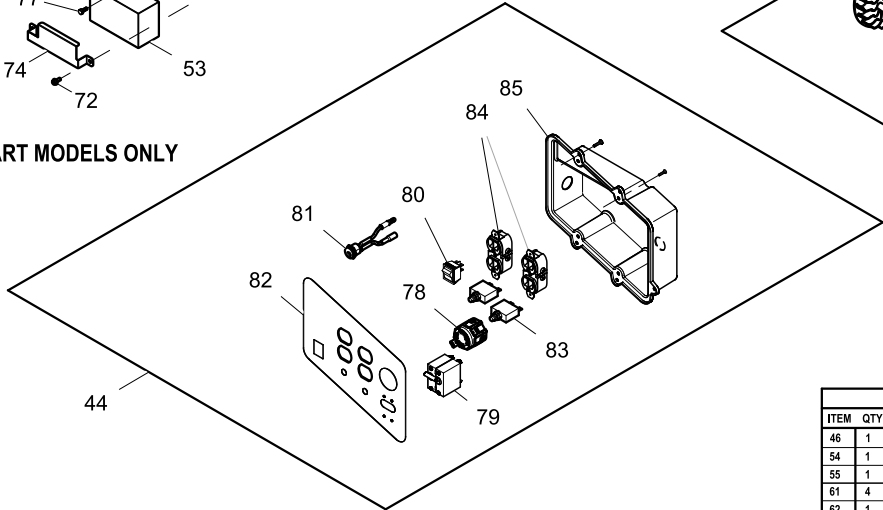

CONTROL PANEL DETAIL

CONTROL PANEL TABLE						
ITEM	QTY.	DESCRIPTION	5500W PS	5500W ES	6500W PS	7500W ES
44	1	CONTROL PANEL HONEYWELL	0J2805	0J2805A	0J2805B	0J2805D
79	1	BREAKER 2P 240V	0G9023B	0G9023B	0G9023C	0G9023C
80	1	START/STOP SWITCH	0J0251A	0J0251	0J0251A	0J0251
81	1	ASSY 12VDC POWER JACK W/ LUGS	-	0J4959	-	0J4959
82	1	FACEPLATE, WELDMENT W/OUT HR MTR	0J3242B	0J3242A	0J3242B	0J3242A