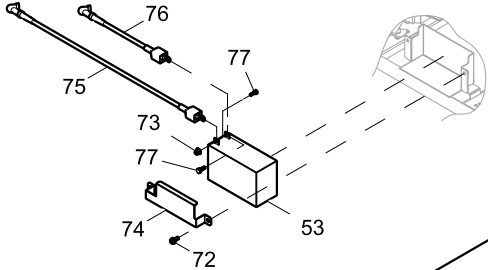

ELECTRIC START MODELS ONLY