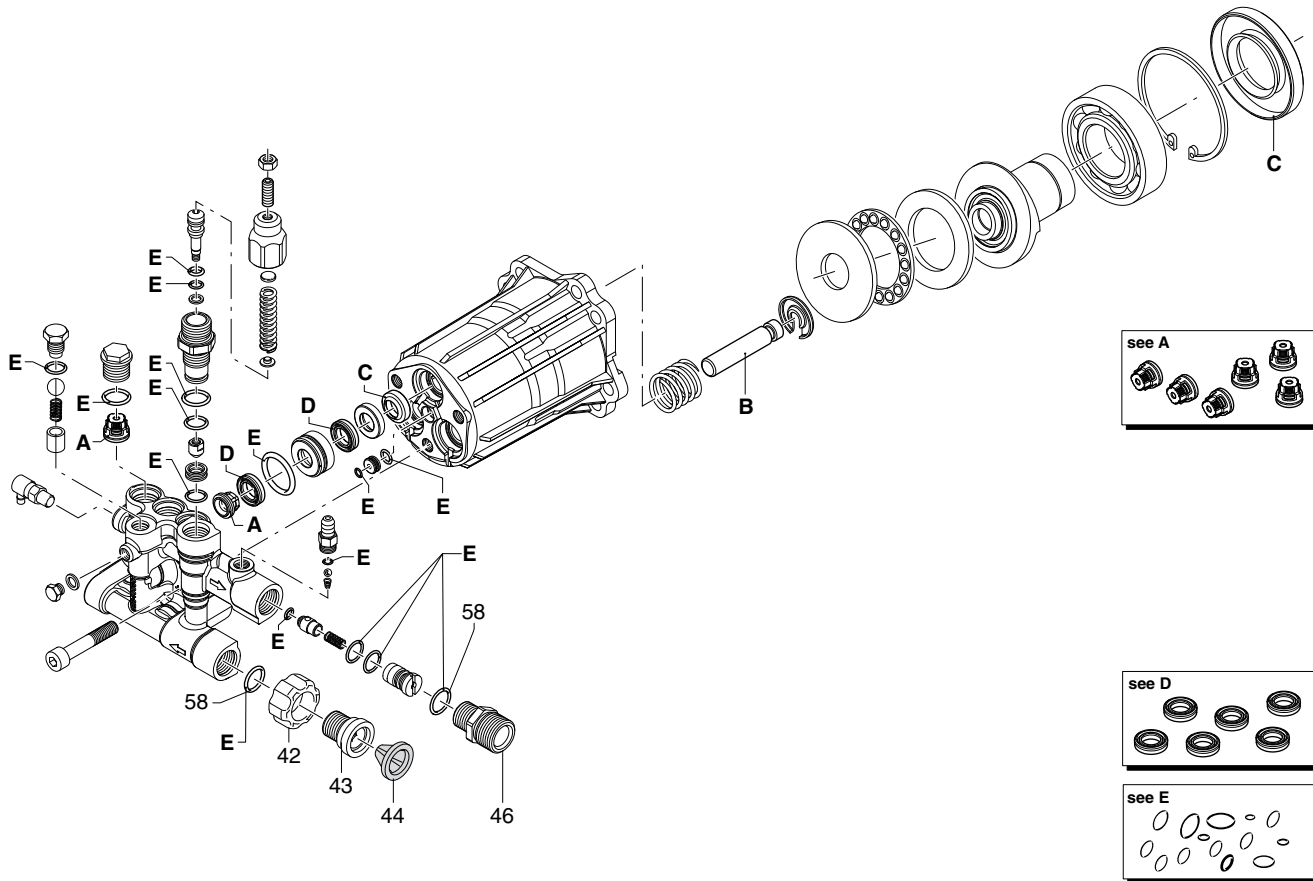

POWER WASHER PUMP, AXIAL-2.5GPM 3000 PSI – REPLACEMENT PARTS

REF. #	Generac Part #	QTY	Description
	OJ7764	1	PUMP, AXIAL-2.5GPM 3000PSI
42	0H95650120	1	FITTING, SUCTION
43	0H95650121	1	FITTING, SUCTION
44	0H95650122	1	FILTER
46	0H95650123	1	FITTING, OUTLET
58	0H95650124	2	O-RING
64	0H9570	1	VALVE ASSY., THERMAL RELIEF

REF. #	Generac Part #	QTY	Description
A	OJ04790110	1	KIT, VALVE
D	OJ04790113	1	KIT, WATER SEALS
E	OJ77640110	1	KIT, O-RINGS
	0H95650116	1	KIT, UNLOADER (NOT SHOWN)

GENERAC[®]

Generac Power Systems, Inc.
S45 W29290 Hwy. 59
Waukesha, WI 53189
1-888-GENERAC (1-888-436-3722)