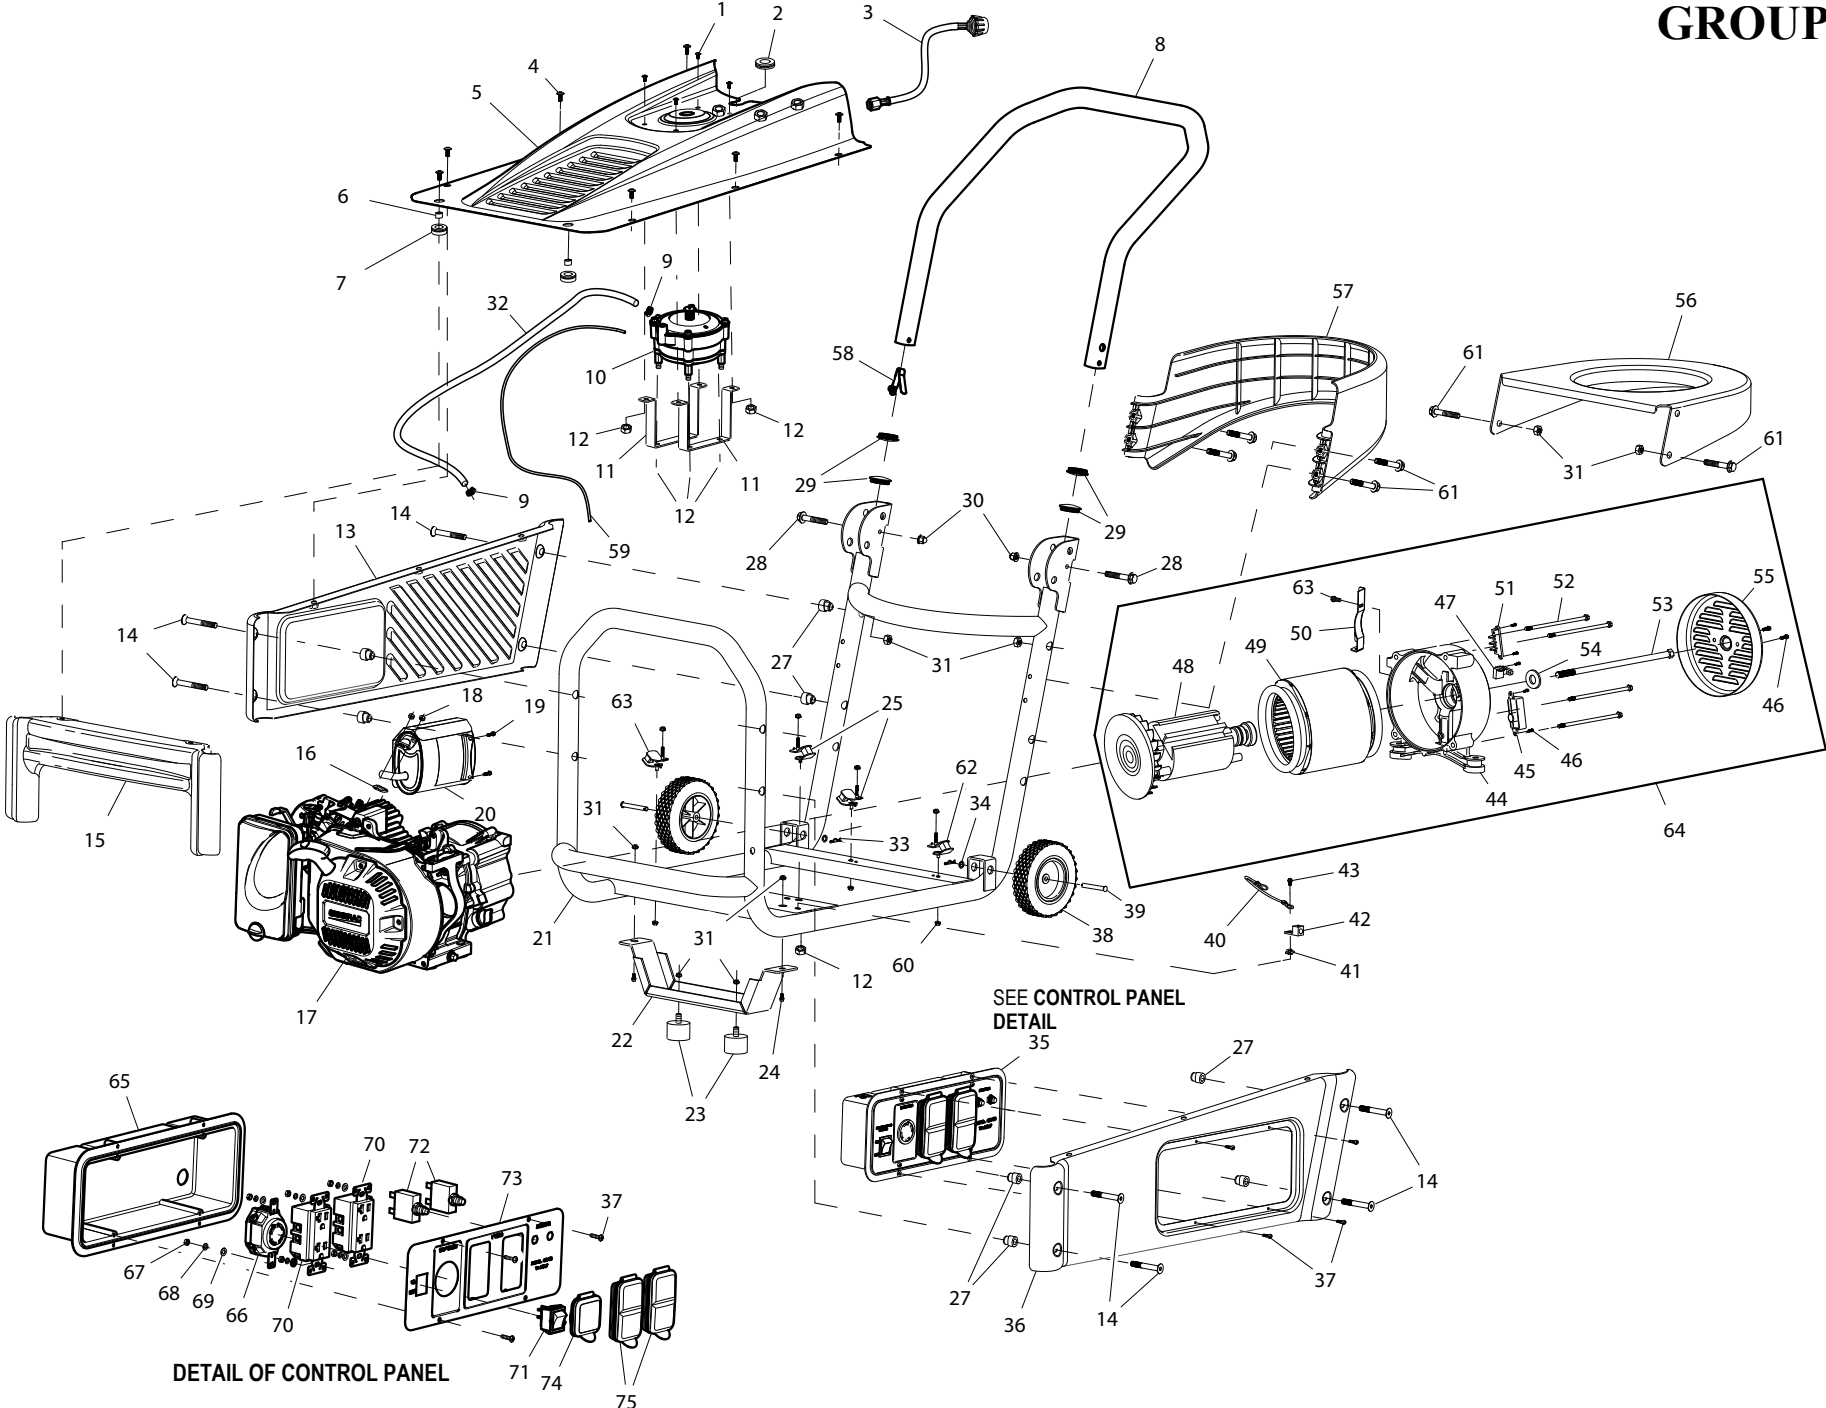

GROUP EV

SEE CONTROL PANEL
DETAIL
35

DETAIL OF CONTROL PANEL

GROUP EV

ITEM	PART	QTY.	DESCRIPTION
1	090164	4	SCREW PPHM M6-1.0 X 16
2	0F9504	1	GROMMET 5/8"X 1 1/8"X 5/16"
3	0J6056	1	HOSE, FUEL LP TANK
4	0C3181	8	SCREW BHSC M8-1.25 X 20 SS
5	0J4610	1	TOP WRAPPER
6	0J5848	2	ANTICRUSH INSERT
7	0J4606	2	RUBBER MOUNT
8	0J5345	1	HANDLE TUBE
9	048031J	2	CLAMP HOSE BAND .63
10	0J5785	1	REGULATOR HIGH PRESSURE
11	0J5773	2	BRACKET REGULATOR
12	049813	9	NUT HEX M6-1.0 G8 CLEAR ZINC
13	0J4520	1	EXHAUST SIDE WRAPPER
14	0H6059	8	SCREW FHSC M8-1.25 X 60 BZC
15	0J4609	1	FRONT WRAPPER
16	0J5849	1	GASKET EXHAUST MUFFLER
17	0J4787	1	ENGINE LP3250
18	045771	2	NUT HEX M8-1.25 G8 CLEAR ZINC
19	040948	2	SCREW SHC M8-1.25 X 16 C12.9
20	0J5850	1	MUFFLER LP3250
21	0J0107	1	CRADLE ASSY
22	0J5851	1	BRACKET BENT FOOT
23	0J6141	2	RUBBER FOOT M8-1.25
24	0E9470	2	SCREW HHFC M8-1.25 X 16 G8.8
25	0J2085C	2	VIB MNT 45DEG M8X13.5/M8X38 L
26	049813	1	NUT HEX M6-1.0 G8 CLEAR ZINC
27	0J4518	8	SPACER
28	0B1214	2	SCREW HHC M8-1.25 X 45 C10.9
29	0J6078	4	PLUG
30	0H1782	2	CAP NUT M8-1.25 BLACK ZINC
31	067989	14	NUT HEX FL WHIZ M8-1.25
32	0J6058	1	HOSE, FUEL LP REGULATOR
33	0J6097	2	PIN COTTER 2.5DIA X 52.25
34	022304	2	WASHER FLAT 1/2 ZINC
35	0J5113	1	CONTROL PANEL LP3250
36	0J4519	1	CONTROL SIDE WRAPPER
37	0G8382	8	SCREW PPPH #8-16 X .66" BZC
38	0G8651	2	WHEEL, INCH 9.5 DIA, PLASTIC

ITEM	PART	QTY.	DESCRIPTION
39	0H0204	2	AXLE PIN, 1/2"X 4", 3/4" HEAD
40	0J6034	1	GROUND WIRE LP3250
41	0A1658	1	WASHER LOCK SPECIAL 1/4"
42	0J4534	1	LUG, SOLDERLESS #2-#8
43	042568	1	SCREW HHC M6-1.0 X 20 C8.8
44	0J6077	1	REAR BEARING CARRIER 3250
45	0J6076	1	AVR 3250W
46	052749	7	SCREW PHM M5-0.8 X 12MM
47	0J6075	1	BRUSH
48	0J6074	1	ROTOR 3250WZNC
49	0J6073	1	STATOR 3.8W
50	0J6033	1	BRACKET MUFFLER
51	0J6072	1	TERMINAL
52	0J6071	4	SCREW HHC M6-1.0 X 153
53	0J5763	1	SCREW HHC M8 X 1 X 215
54	0J5762	1	WASHER FLAT 8.5ID X 3
55	0J5821	1	ALTERNATOR INLET COVER
56	0J6148	1	TANK SUPPORT LP3250
57	0J0118	1	WRAPPER, TANK
58	0J5347	1	DETENT
59	0J6057	1	HOSE, VENT
60	0D3998	9	NUT HEX M8-1.0 G8 YEL CHR
61	073144	6	SCREW HHFC M8-1.25 X 45 G8.8
62	0J2085D	2	VIB MNT 45DEG M8X13.5/M8X38 R
63	076340	1	SCREW HHFC M6-1.0 X 16 G8.8
64	0J6032	1	ALTERNATOR, 3250W
65	0G9756A	1	RECPTACLE PANEL STORM-GEN ES
66	0H3342	1	OUTLET 20A 120/250V SPCGR
67	051715	6	NUT HEX M4-0.7 G8 YEL CHR
68	022152	6	WASHER LOCK #10
69	051713	6	WASHER FLAT M5
70	0D4968	2	OUTLET 20A 120V DPLX 6342BK
71	0H3414	1	DPST SWITCH ASSY
72	0H0265B	2	CB 15A 1P 120V CUL/CSA JOEMEX
73	0J6262	1	FACEPLATE WLDMNT LP3250
74	0G9391	1	COVER,30A 120/240V
75	0G9392	2	COVER, 20A 120V GFCI/DUPLEX