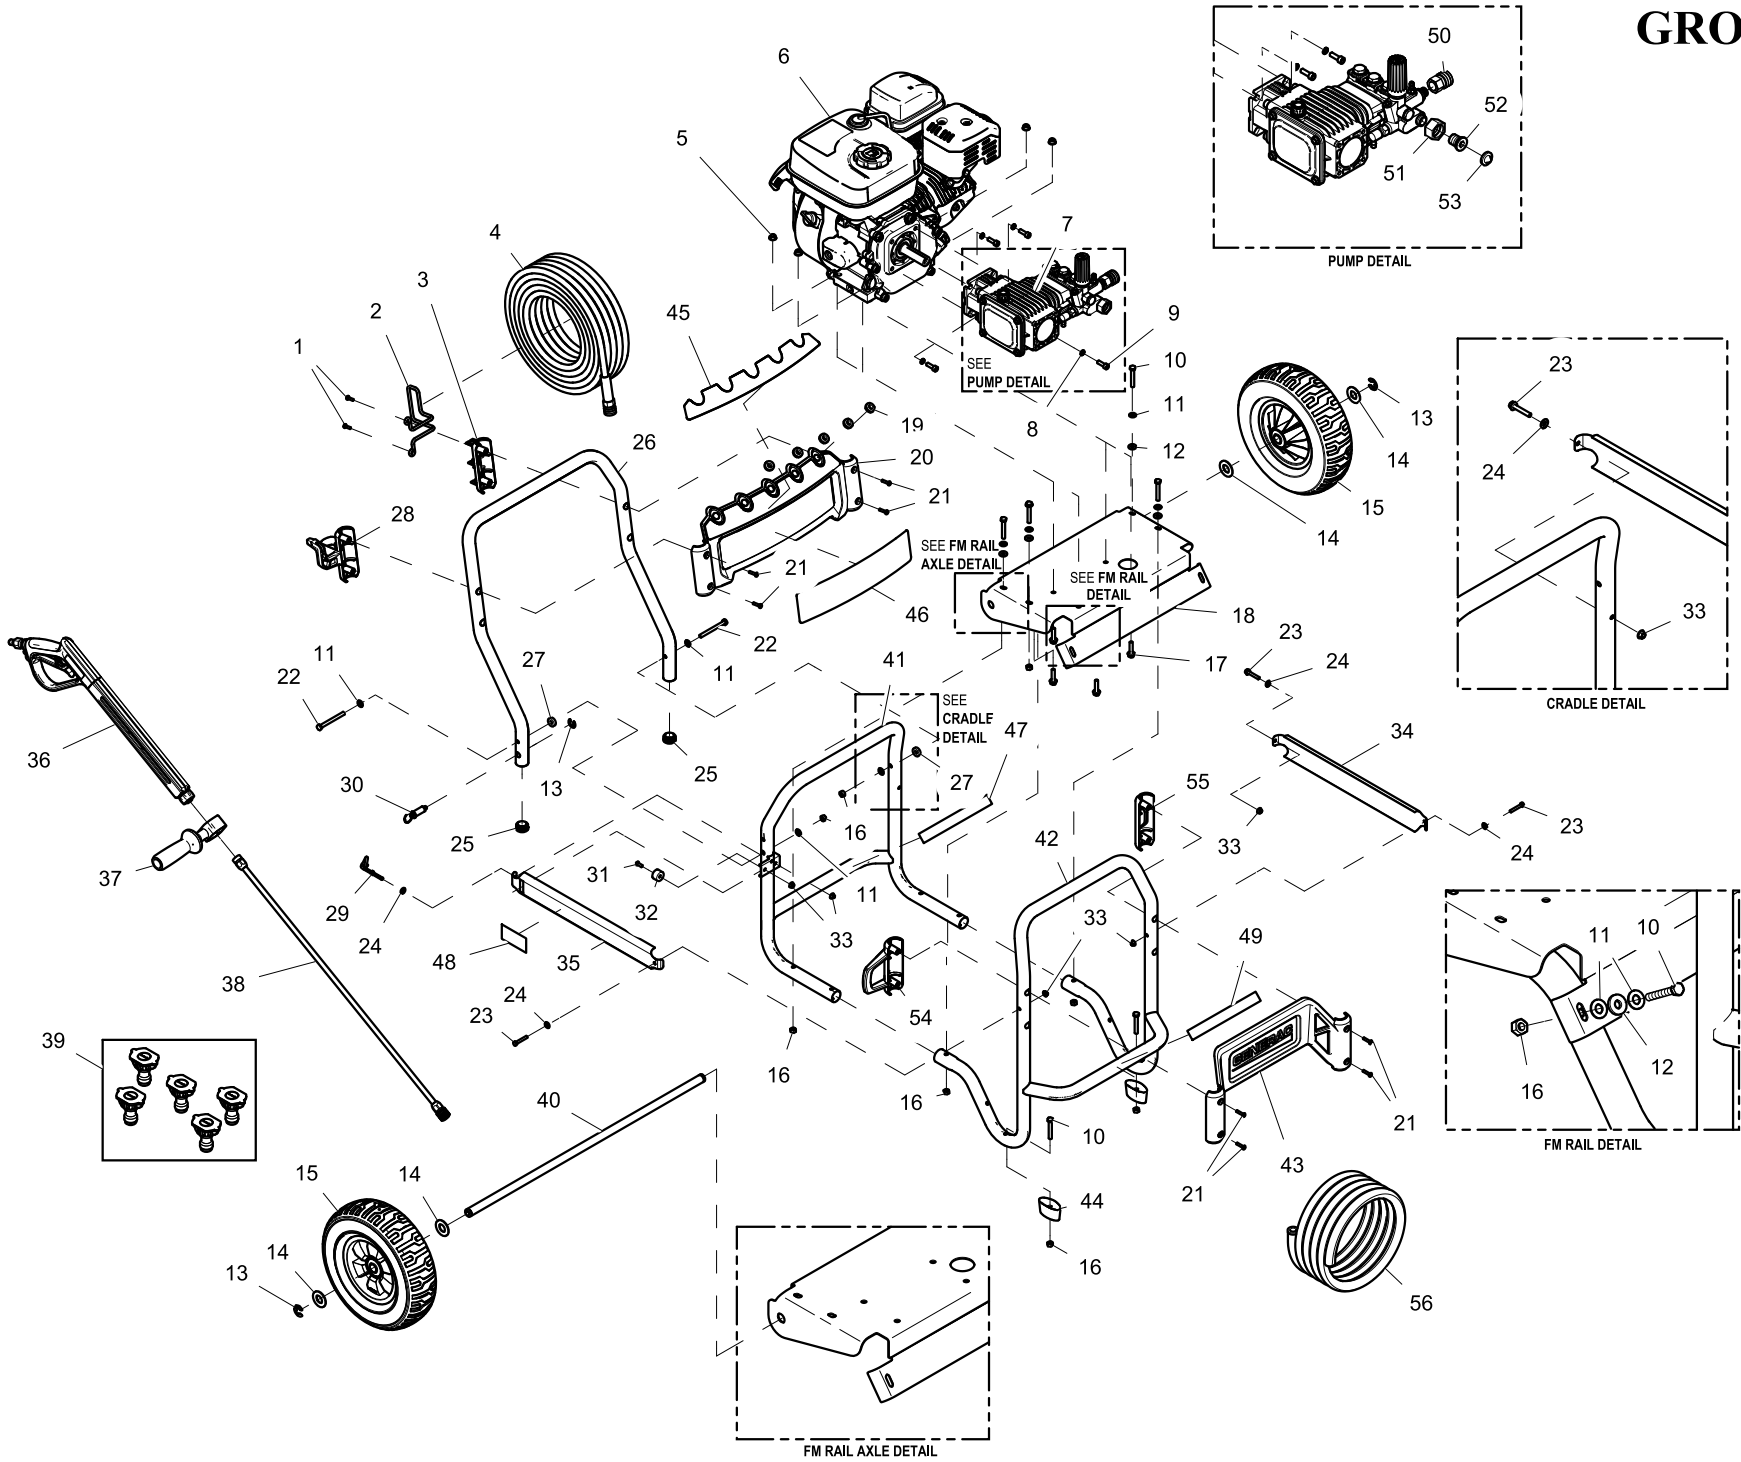

GROUP EV

ITEM	PART	QTY.	DESCRIPTION
1	0J1545	2	SCREW BHSP M6-2.5 X 19MM
2	0J0211	1	HOOK GP HOSE
3	0H9637	1	BILLBOARD CAP W/HOSE HOOK GP
4	0K1775A	1	HOSE 3/8" X 35' W/QC DISK
5	067989	4	NUT HEX FL WHIZ M8-1.25
6	0K1043	1	ENGINE 212CC
	0K1044	1	ENGINE 212CC CARB
	0K2292	1	ENGINE 212CC (INT)
7	0J0172	1	PUMP, TRIPLEX
8	092479	4	WASHER LOCK M8 RIBBED
9	0J4188	4	SCREW SHC M8-1.25 X 18 C8.8 ZP
10	0J3317	8	SCREW HHC M8-1.25X55 8.8 BL ZP
11	022145	12	WASHER FLAT 5/16-M8 ZINC
12	0D4417	6	WASHER,RUBBER 1/4" X 1/8" THK
13	0J2686	3	RING, SNAP - 5/8" TYPE E
14	022247	4	WASHER FLAT 5/8 ZINC
15	0H9589	2	WHEEL 10" DIA X 3"
16	049820	10	NUT HEX LOCK M8-1.25 NY INS
17	089230	4	SCREW HHFC M8-1.25 X 35 G8.8
18	0J8104	1	FRAME RAIL-ENGINE SM GP
19	0J3079	5	GROMMET-NOZZLE
20	0J0673	1	BILLBOARD-UPPER SM GP SERIES
21	0J1544	8	SCREW BHSP M6-2.5 X 25MM
22	061906	2	SCREW HHC M8-1.25 X 85 C8.8
23	051753	3	SCREW HHC M6-1.0 X 40 C8.8 FTH
24	022473	4	WASHER FLAT 1/4-M6 ZINC
25	0H9731	2	TUBE END CAP - 1-1/4" OD TUBE
26	0J0668	1	TUBE-SM GP HANDLE
27	0J0688	2	WASHER .325 X .875 X .25 NYLON
28	0J0141	1	BILLBOARD CAP W/GUN HOOK
29	0J2422	1	ASSY-WIRE PULL START CORD
30	0J0050	1	PULL PIN ASSEMBLY
31	0J5086	1	SCREW BHSC M6-1.0 X 20 ZP
32	0J5254	1	BUMPER-HANDLE STOP
33	0E8388	5	NUT HEX FL WHIZ M6-1.0
34	0J5155A	1	BRACKET-SIDE W/O CUTOUT SM
35	0J5155B	1	BRACKET-SIDE W/CUTOUT SM
36	0J7554	1	GUN ASSY W/RIBS
37	0J1052	1	GUN SUPPORT HANDLE
38	0H9640A	1	LANCE ASSY-20" LONG SS
39	0H9617B	1	KIT-NOZZLE (3100 PSI)
40	0H9603D	1	AXLE, 5/8" DIA
41	0J0665	1	WLDMNT, SM GP TUBE FRAME RR
42	0J0664	1	WLDMNT, SM GP TUBE FRAME FT
43	0J0674	1	BILLBOARD-LOWER SM GP SERIES
44	0G9055A	2	FOOT
45	0K1436	1	DECAL-NOZZLE ID SM GP SERIES
46	0K1438	1	DECAL-GENERAC SM GP SERIES
47	0J3376	1	DECAL QUICK START GP
48	0J3452	1	DECAL-ON/OFF
49	0J3375	1	DECAL QUICK START GP
50	0H9568	1	COUPLING-FEMALE QDISK
51	0J1445	1	NUT-GARDEN HOSE INLET
52	0J1443	1	NIPPLE-GARDEN HOSE INLET
53	0J1444	1	SCREEN-GARDEN HOSE INLET
54	0J0140	1	BILLBOARD CAP W/WAND HOOK GP
55	0J0139	1	BILLBOARD CAP W/O HOOK GP
56	0J5710	1	DETERGENT HOSE AND FILTER