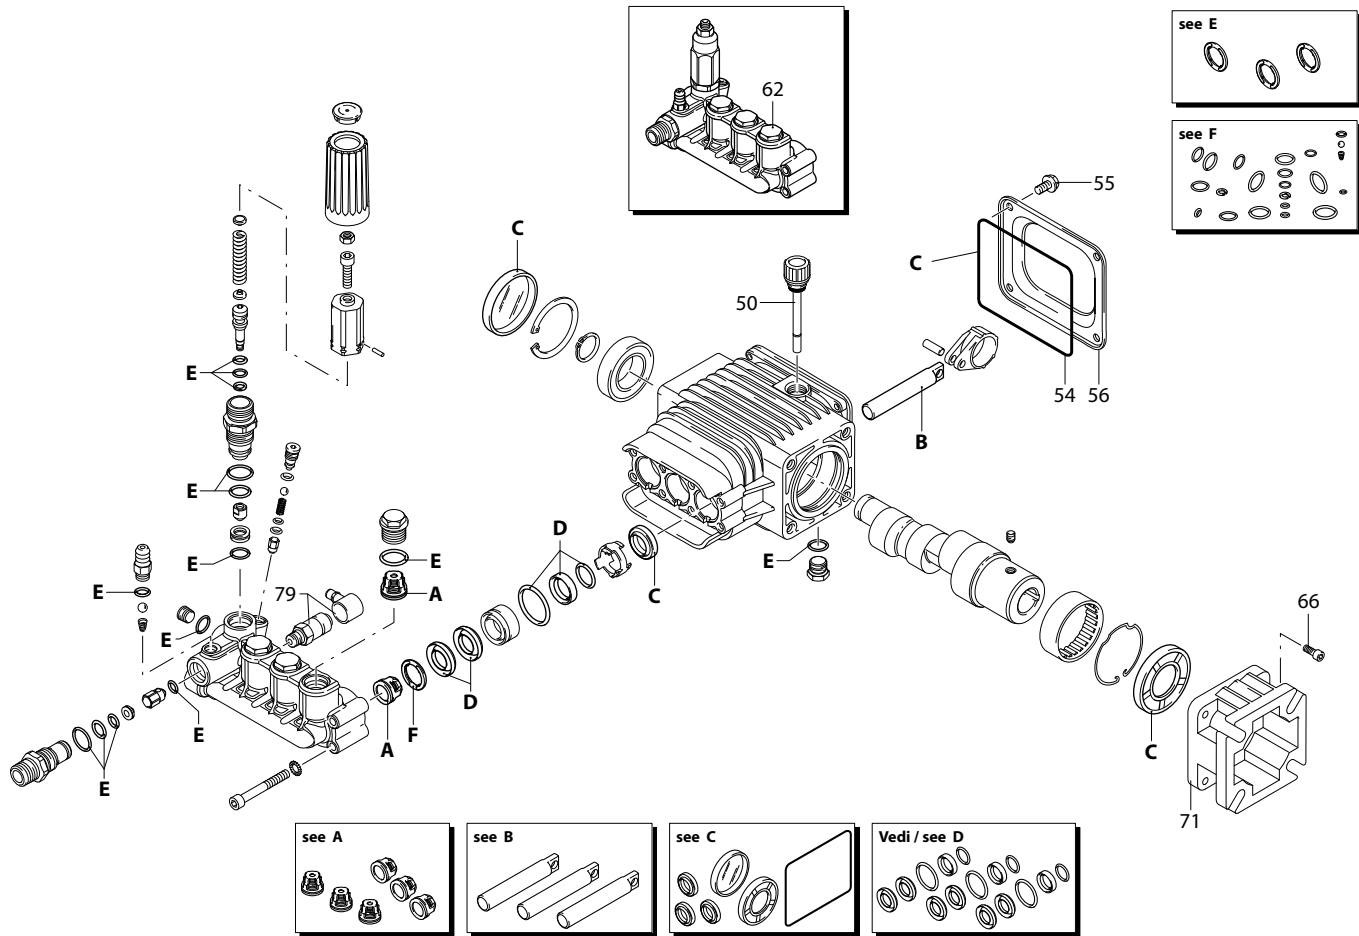

POWER WASHER PUMP, TRIPLEX-3GPM, 3100 PSI – REPLACEMENT PARTS

REF. #	Generac Part #	QTY	Description
	OJ0172	1	COMPLETE PUMP, TRIPLEX-3GPM, 3100 PSI
50	0H95660120	1	CAP, OIL
54	0H95660121	1	GASKET
55	0H95660122	4	SCREW, M6x12
56	0H95660123	1	COVER, REAR
62	0H95660124	1	PUMP HEAD, PRE-ASSY.
66	0H95660125	4	SCREW, M8x20
71	OJ01720110	1	FLANGE, GAS ENGINE
79	0H9570	1	VALVE ASSY., THERMAL RELIEF