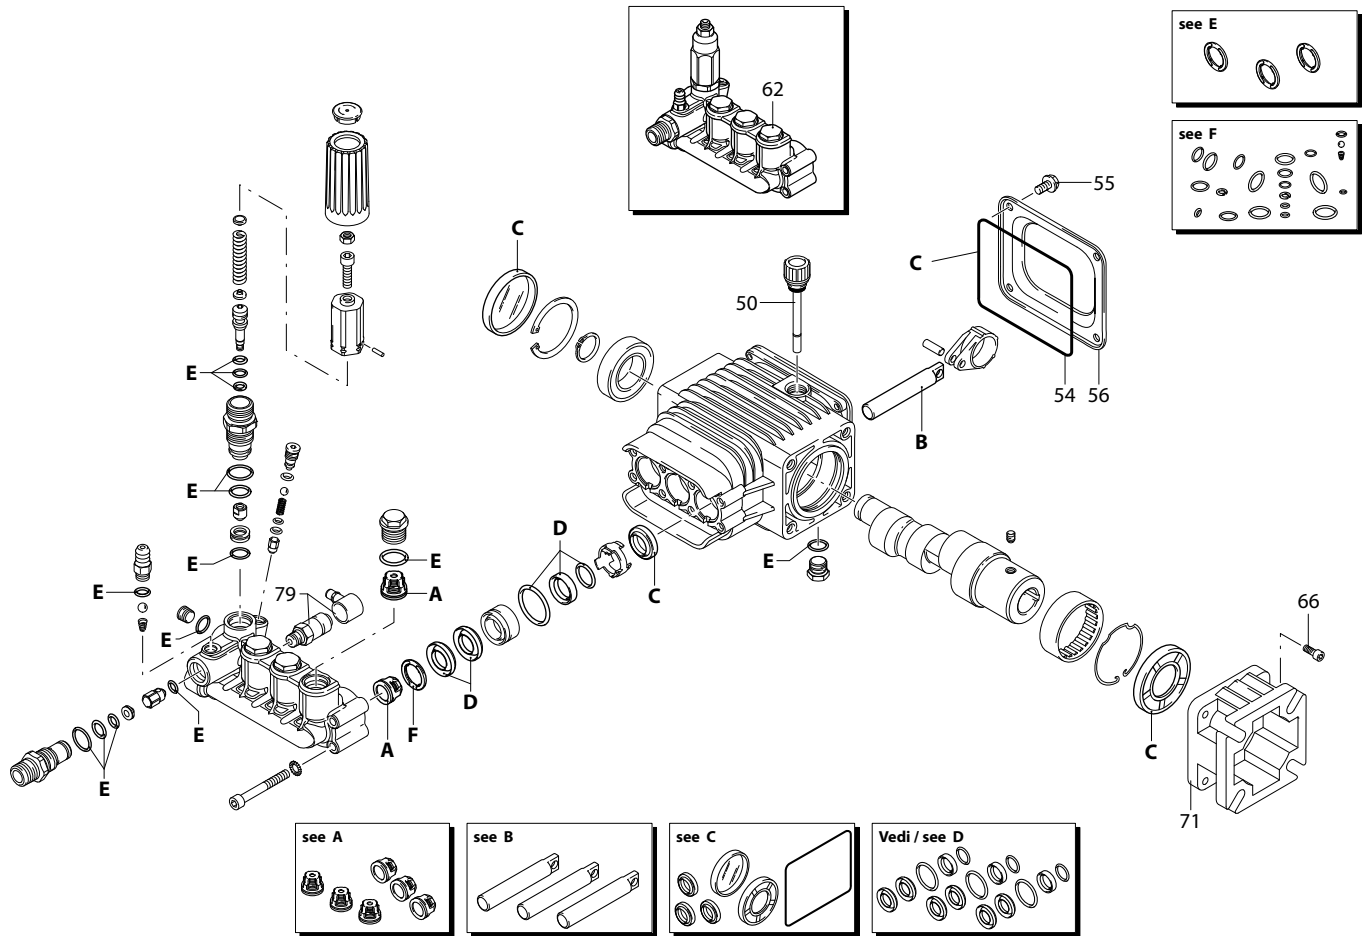

POWER WASHER PUMP, TRIPLEX-3GPM, 3100 PSI – REPLACEMENT PARTS

REF. #	Generac Part #	QTY	Description
	OJ0172	1	COMPLETE PUMP, TRIPLEX-3GPM, 3100 PSI
50	0H95660120	1	CAP, OIL
54	0H95660121	1	GASKET
55	0H95660122	4	SCREW, M6x12
56	0H95660123	1	COVER, REAR
62	0H95660124	1	PUMP HEAD, PRE-ASSY.
66	0H95660125	4	SCREW, M8x20
71	OJ01720110	1	FLANGE, GAS ENGINE
79	0H9570	1	VALVE ASSY., THERMAL RELIEF

REF. #	Generac Part #	QTY	Description
A	0H95660110	1	KIT, VALVE
B	0H95660111	1	KIT, PISTON
C	0H95660112	1	KIT, OIL SEALS
D	0H95660113	1	KIT, WATER SEALS
E	0H95660114	1	KIT, O-RINGS
F	0H95660115	1	KIT, SUPPORT RINGS
	0H95660116	1	KIT, UNLOADER (NOT SHOWN)