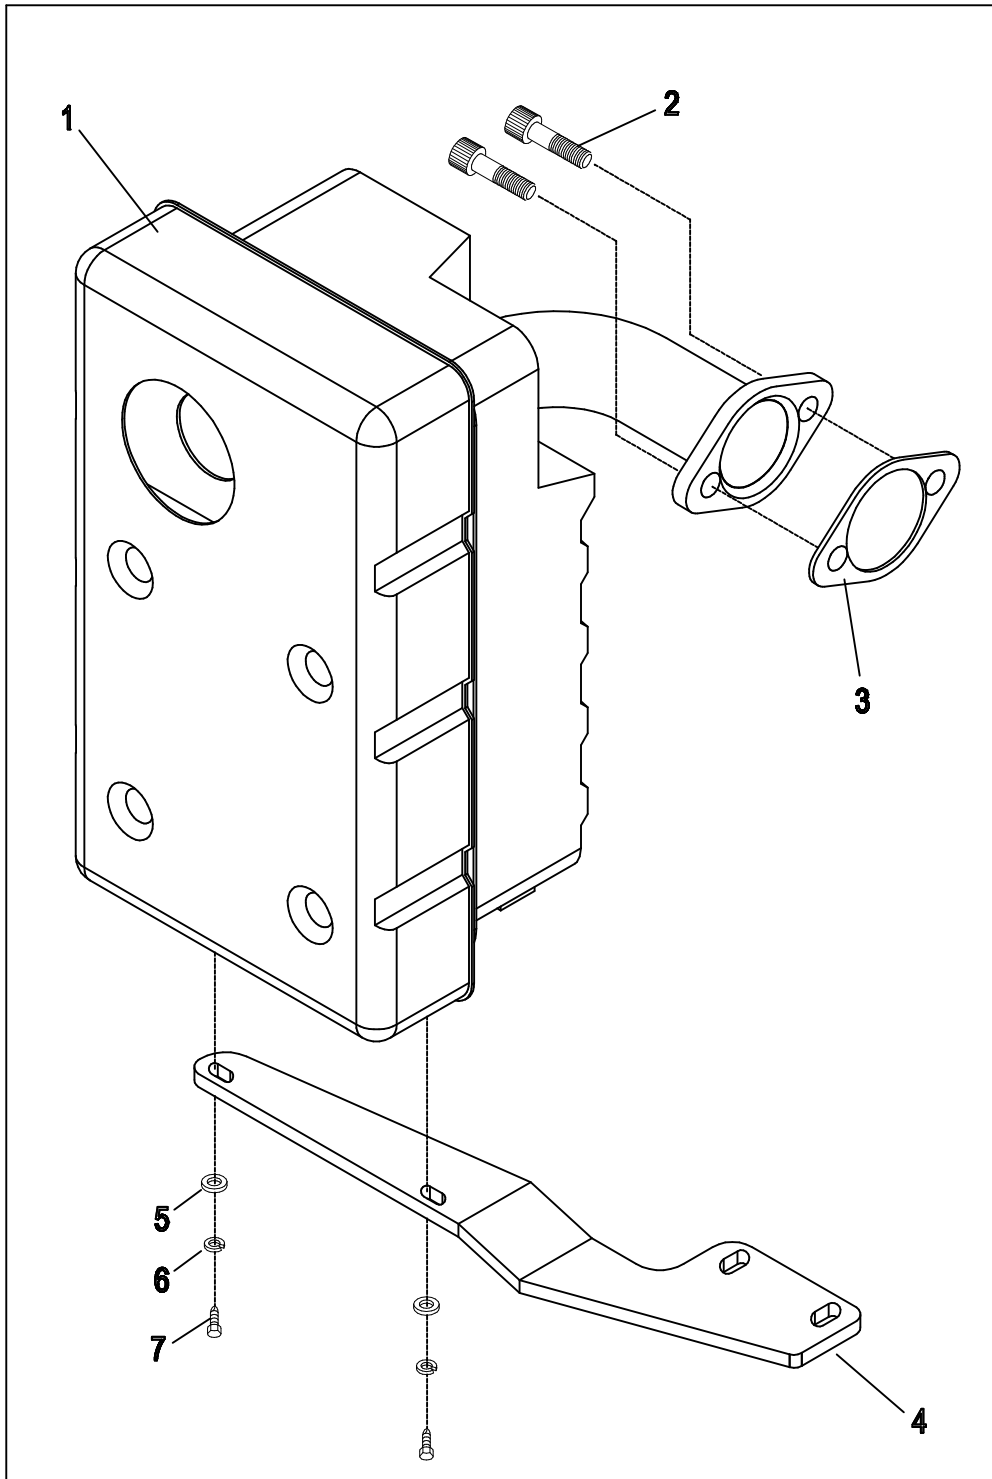

FLYWHEEL OPTION  
ENGINE PRODUCTION LEVEL 10E

1	082774	1	KEY, WOODRUFF 4 x 19D
2	091222C	1	ASSY, FLYWHEEL W/RING GEAR 27 DEGREE
3	067198N	1	WASHER, BELV-20 X 2.2
4	067890	1	NUT, HEX – FLYWHEEL

APPLICABLE TO:

MUFFLER OPTION  
ENGINE PRODUCTION LEVEL 9E

**EXPLODED VIEW: MUFFLER, 410 SIDE OUT  
DRAWING #: 0E5081 REV. B**

**GROUP**

**APPLICABLE TO:**

<b>ITEM</b>	<b>PART #</b>	<b>QTY.</b>	<b>DESCRIPTION</b>
1	0E5223A	1	MUFFLER, 410 SIDE-OUT ALUMINIZED
2	0G3730	2	SCREW SHC M8-1.25 X 20 SEMS
3	090239	1	GASKET, EXHAUST
4	0E6047	1	BRACKET, GH410 MUFFLER SUPPORT
5	022473	2	WASHER FLAT ¼ - M6 ZINC
6	022097	2	WASHER LOCK M6 - ¼
7	043146	2	SCREW HHC M6-1.0 X 10 G8.8