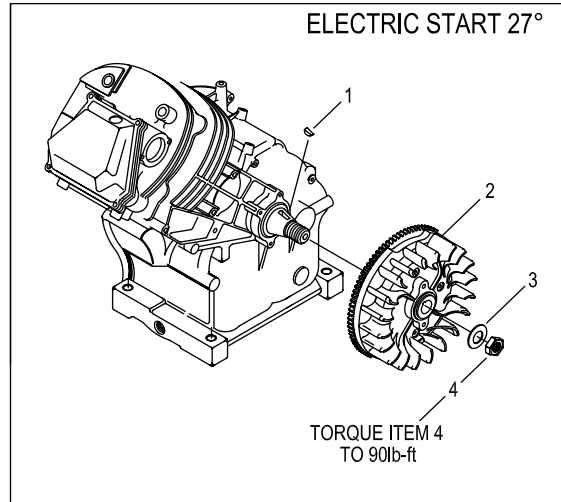

FLYWHEEL OPTION  
ENGINE PRODUCTION LEVEL 10E

1	082774	1	KEY, WOODRUFF 4 x 19D
2	091222C	1	ASSY, FLYWHEEL W/RING GEAR 27 DEGREE
3	067198N	1	WASHER, BELV-20 X 2.2
4	067890	1	NUT, HEX – FLYWHEEL

APPLICABLE TO:

MUFFLER OPTION  
ENGINE PRODUCTION LEVEL 9E

**EXPLODED VIEW: MUFFLER, 410 SIDE OUT  
DRAWING #: 0E5081 REV. B**

**GROUP**

**APPLICABLE TO:**

<b>ITEM</b>	<b>PART #</b>	<b>QTY.</b>	<b>DESCRIPTION</b>
1	0E5223A	1	MUFFLER, 410 SIDE-OUT ALUMINIZED
2	0G3730	2	SCREW SHC M8-1.25 X 20 SEMS
3	090239	1	GASKET, EXHAUST
4	0E6047	1	BRACKET, GH410 MUFFLER SUPPORT
5	022473	2	WASHER FLAT ¼ - M6 ZINC
6	022097	2	WASHER LOCK M6 - ¼
7	043146	2	SCREW HHC M6-1.0 X 10 G8.8